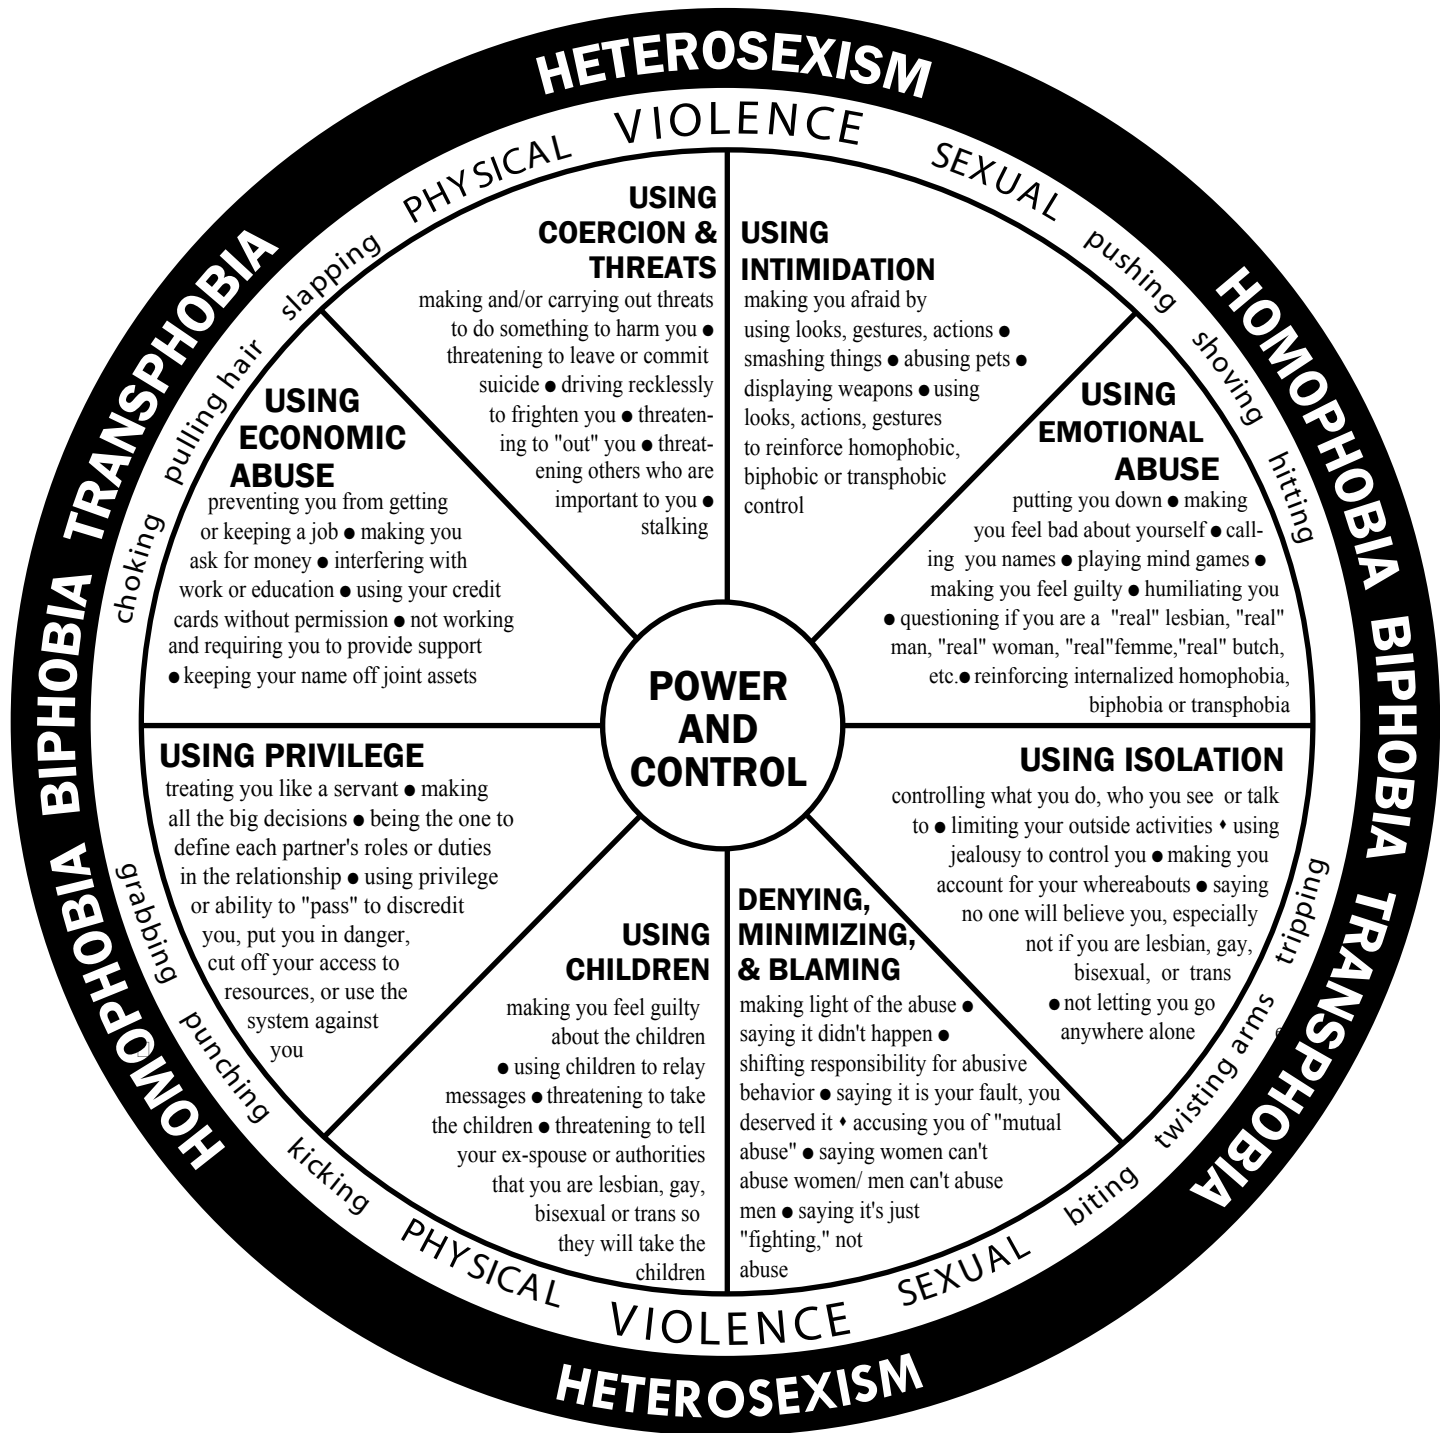

# Gay, Lesbian, Bisexual and Trans Power and Control Wheel

Developed by Roe & Jagodinsky

Adapted from the Power & Control and Equity Wheels developed by the Domestic Abuse Intervention Project • 206 West Fourth Street • Duluth, Minnesota 55806 • 218/722-4134